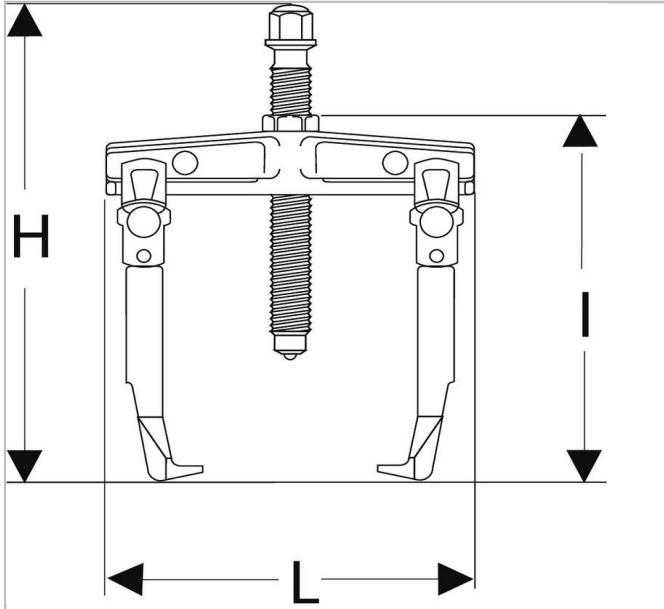

U.14L | U.14 - Self-gripping outside pullers with slim legs

Description:

- Access: 2 slim leg puller.
- Comfort: self-gripping legs by return spring. The puller stays in rolling position even when not in tension.
- Example of use = battery terminals.

	U.14L
Depth Maxi [mm]	60.0
Length L [mm]	85.0
Height H [mm]	150.0
C Mini - Maxi [mm]	10 - 45
Length [mm]	120.0
Screw Size ["]	U.14A04
Screw Size Multi [mm]	Spindle
Tonnes ["]	0.5
t ["]	5.0
Weight [Kg]	0.38