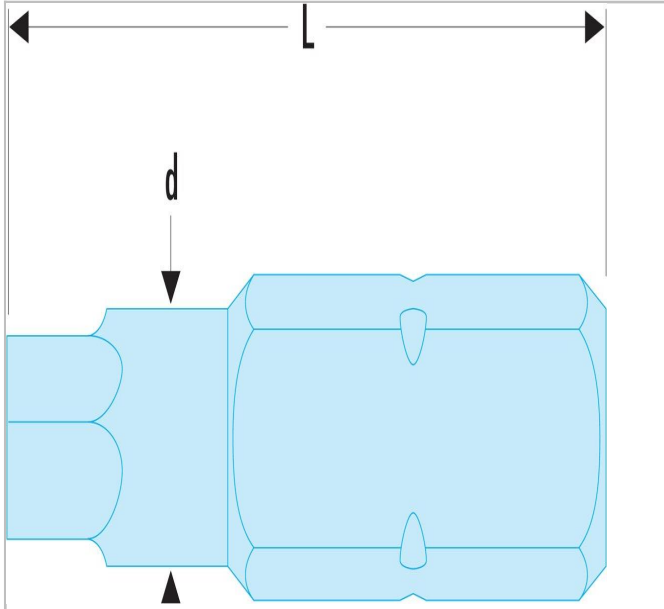

## ECAR.103 | ECAR.1 - Standard bits series 1 for ROBERTSON square head screws

**Standards:**  
NF ISO 1173, ISO 1173

**Description:**

- For manual screwing.
- Drive 1/4" - 6.35 mm.

	<b>ECAR.103</b>
Length L [mm]	25.0
Weight [g]	12.0
Square [in]	3.0
Diameter [mm]	6.0