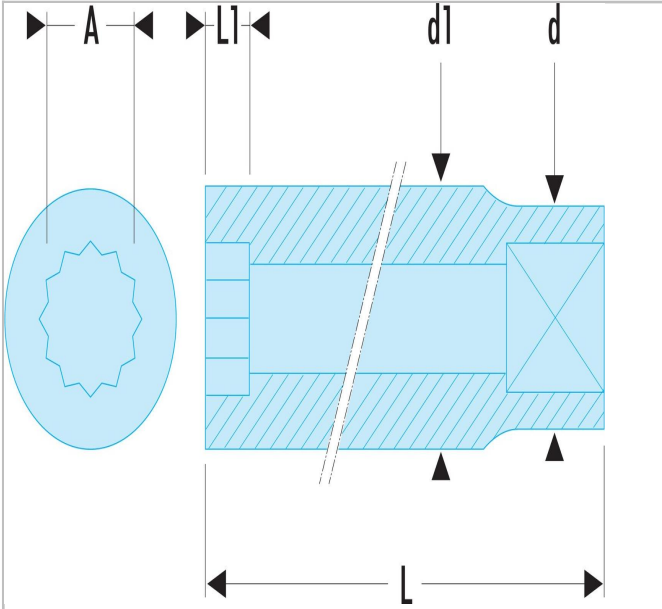

S.28LA | S.LA - 1/2" long-reach metric 12-point sockets

Standards:

NF ISO 2725-1, NF ISO 1711-1,
ISO 2725-1, ISO 1711-1, DIN
3124, ASME B107.5

Description:

- OGV® profile: more powerful tightening, preserves fasteners.
- Long-reach sockets for long recess or thread access.
- Finish: bright chrome.

 FACOM	S.28LA
A [mm]	28.0
Diameter [mm]	34.0
Diameter D1 [mm]	37.8
Length L [mm]	77.0
Length L1 [mm]	27.0
12-Point [mm]	12.0
Weight [g]	330.0