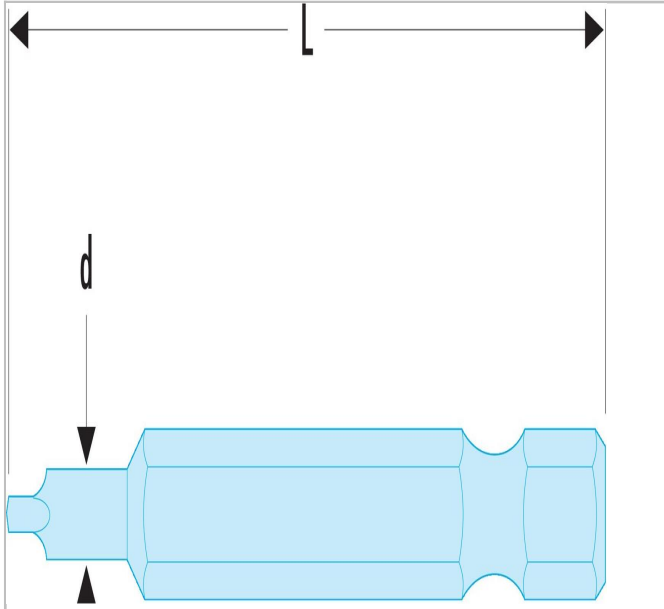

ECAR.601 | ECAR.6 - Standard bits series 6 for ROBERTSON square head screws

Description:

- Drive 1/4" - 6.35 mm with groove.

	ECAR.601
Length L [mm]	50.0
Weight [g]	10.0
Square [in]	1.0