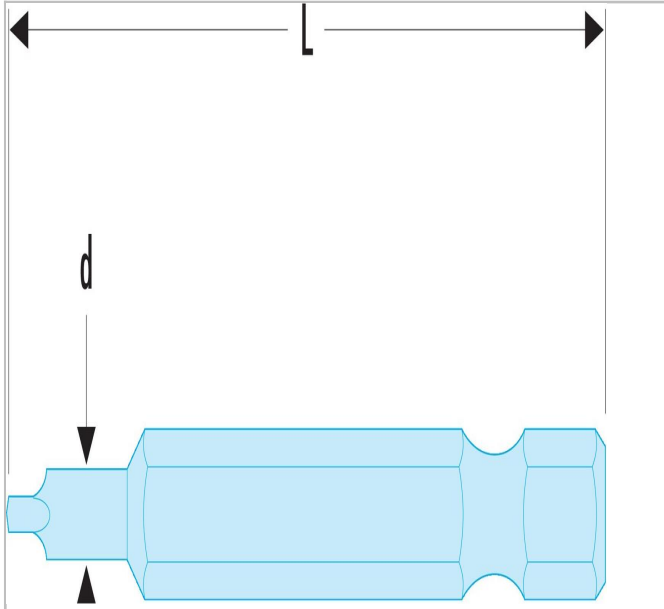

ECAR.602 | ECAR.6 - Standard bits series 6 for ROBERTSON square head screws

Description:

- Drive 1/4" - 6.35 mm with groove.

|  | ECAR.602 |
|--|-----------------|
| Length L [mm] | 50.0 |
| Weight [g] | 12.0 |
| Square [in] | 2.0 |