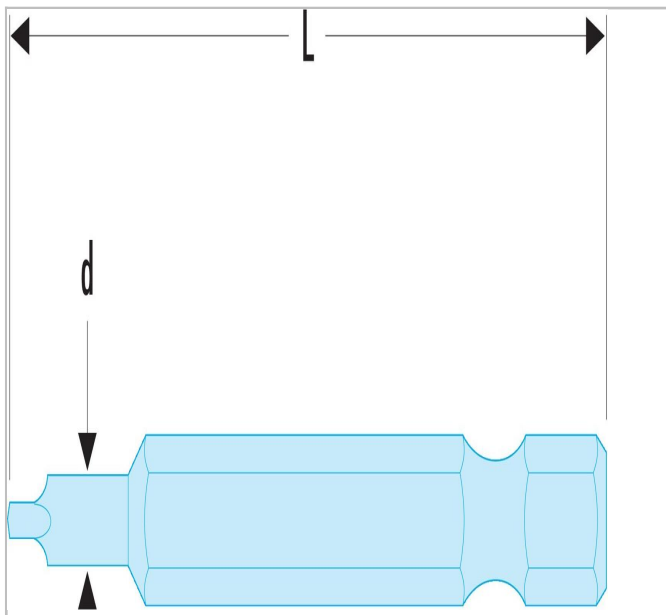

## ECAR.603 | ECAR.6 - Standard bits series 6 for ROBERTSON square head screws

### Description:

- Drive 1/4" - 6.35 mm with groove.

	<b>ECAR.603</b>
Length L [mm]	50.0
Weight [g]	15.0
Square [in]	3.0