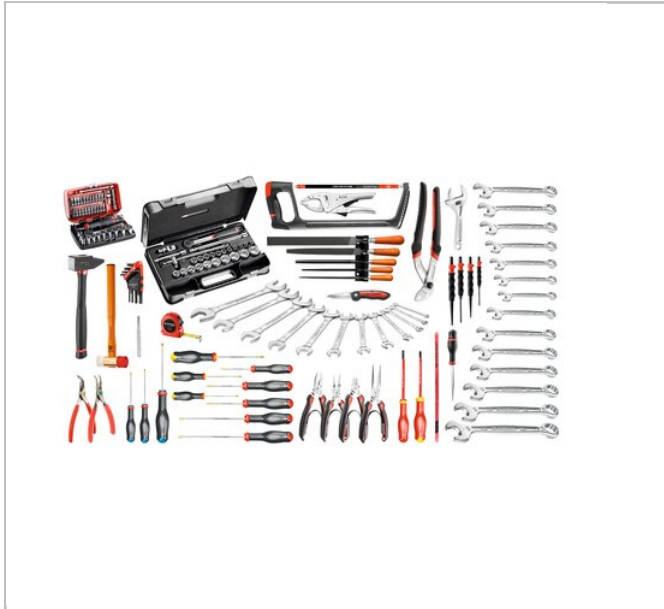

## 2092.M120A | 147-piece set of industrial maintenance tools - roller chest

### Description:

- 3 Options available:
- - CM.120A: Set supplied without container.
- - BT203.M120A: Set supplied with 3-drawer bi-material toolbox BT.203
- - 2092.M120A: Set supplied with roller chest 2092.B.