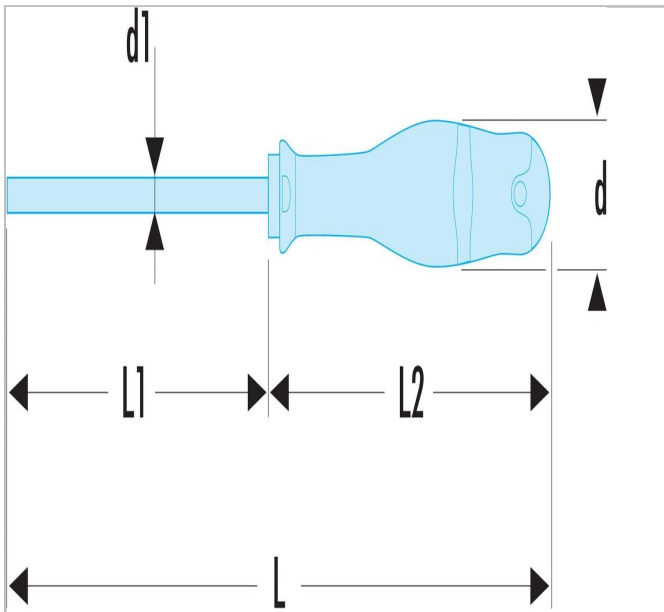

ATWHH2X75 | AWHH - Spinner hexagon keys

Description:

- Bi-material ergonomic PROTWIST® handle for comfortable and reliable screwing.

ATWHH2X75