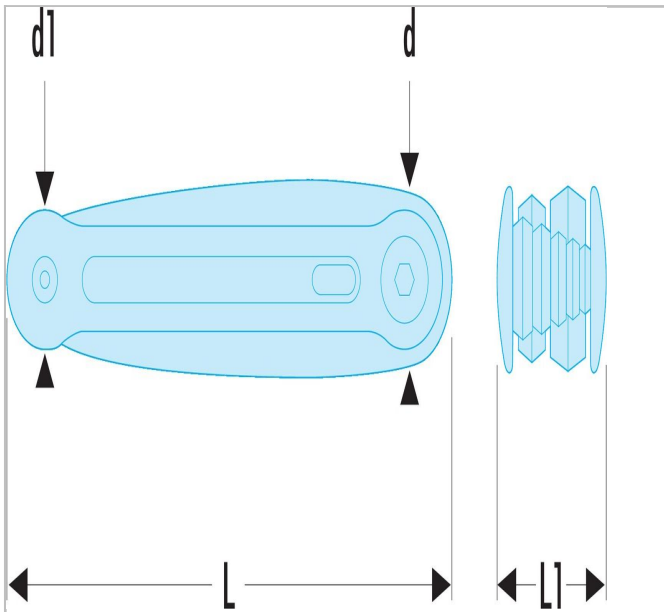

89R.JM8 | 89.JM - Hexagon Torx® keys on sleeve

Description:

- Compliant with Torx® and Resistorx® specifications.
- Highly compact sleeve, positive grip.
- 89A.JM8: Torx® (T).
- 89R.JM8: Resistorx® (TT).

	89R.JM8
Diameter D1 [mm]	24.0
Length L [mm]	138.0
Length L1 [mm]	32.0
Weight [g]	160.0