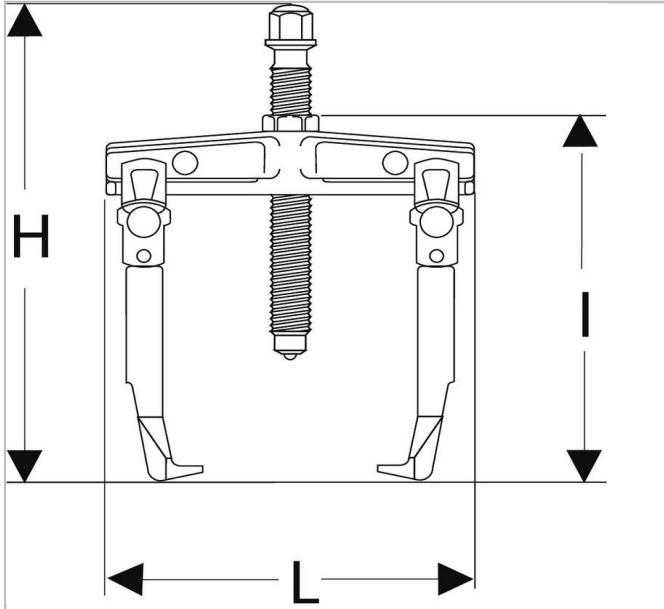

U.32T15-35 | U.32T - Lockable 2-leg sliding-leg pullers

Description:

- Versatile: conversion possible in inside or outside grip with the same meg.
- Safety: knurled locking button.

	U.32T15-35
WIDTH I [mm]	405.0
Depth Maxi [mm]	270.0
Length L [mm]	464.0
Height H [mm]	470.0
Hex Size [mm]	35.0
Screw Size ["]	U.32T15-2
Screw Size Multi ["]	35.0
Tonnes []	15.0
t []	150.0
Weight [Kg]	10.8