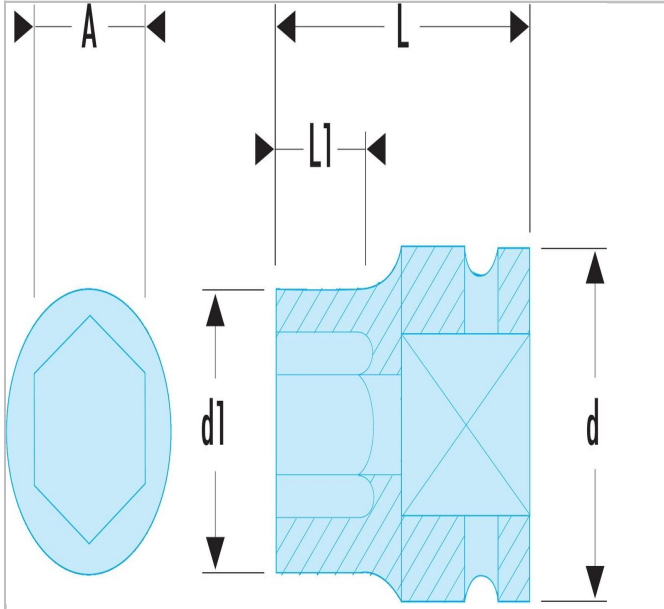

## NS.27A | NS.A - 1/2" drive metric 6-point impact sockets

### Description:

- For your safety, use impact sockets and accessories with the appropriate rings and pins.

	<b>NS.27A</b>
A [mm]	27.0