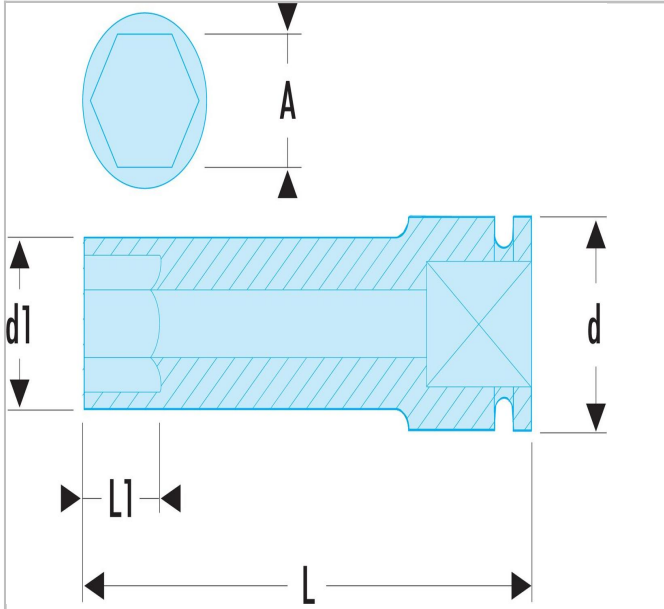

NS.24LA | NS.LA - 1/2" drive long-reach metric 6-point impact sockets

Description:

- For your safety, use impact sockets and accessories with the appropriate rings and pins.

| | |
|--|----------------|
|  | NS.24LA |
| A [mm] | 24.0 |