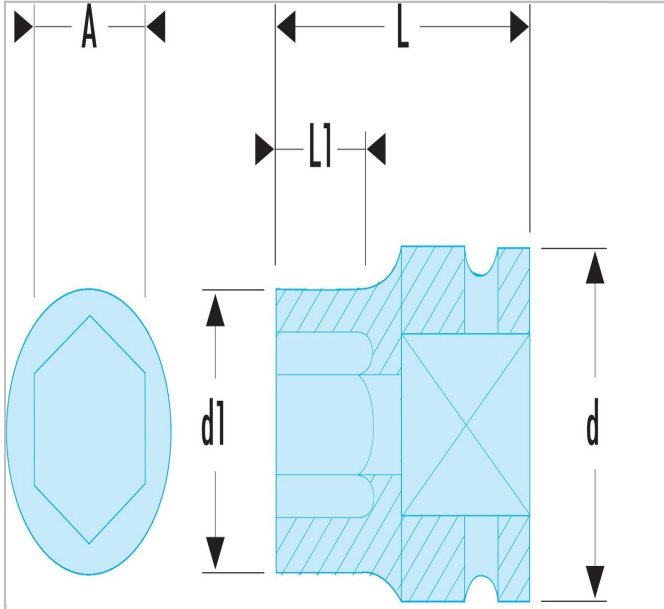

NS.15A | NS.A - 1/2" drive metric 6-point impact sockets

Description:

- For your safety, use impact sockets and accessories with the appropriate rings and pins.

| | |
|--|---------------|
|  | NS.15A |
| A [mm] | 15.0 |
| Contents [] | Tray: PL.625 |