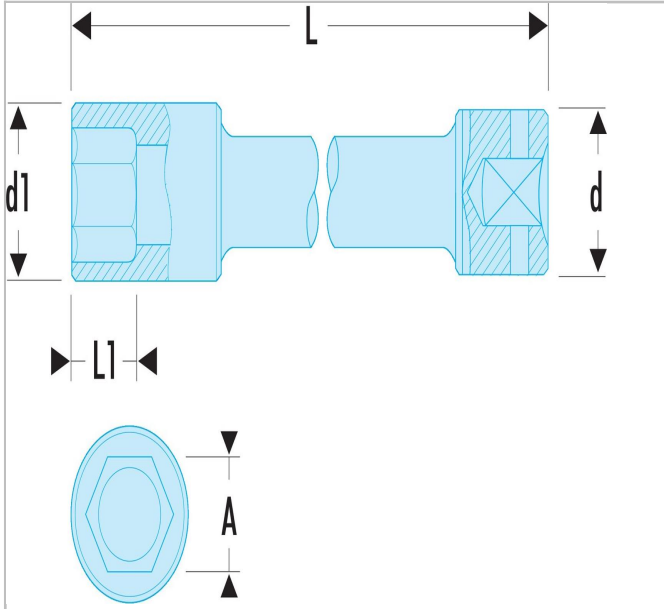

## NM.33ELA | NM.ELA - 1" drive extra-long reach metric 6-point impact sockets

### Description:

- For your safety, use impact extensions and accessories with the appropriate rings and pins.

	<b>NM.33ELA</b>
Contents []	Roll: N.38A-8C