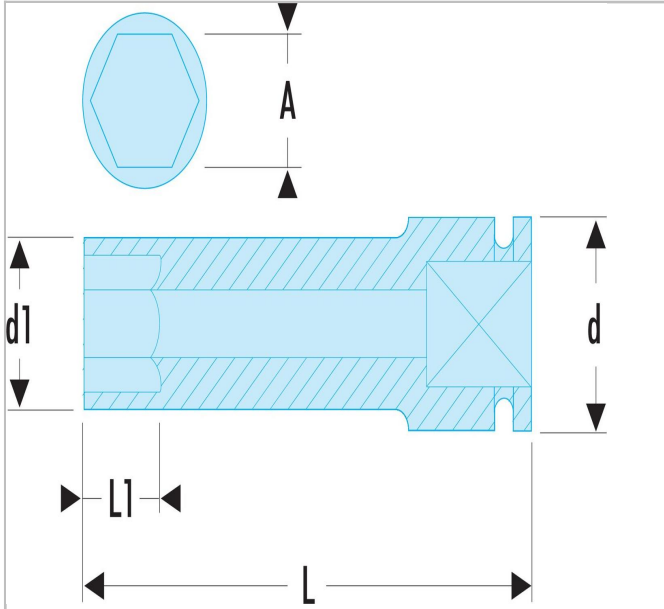

NM.33LA | NM.LA - 1" drive long-reach metric 6-point impact sockets

Standards:

NF ISO 2725-2, NF ISO 1711-2,
ISO 2725-2, ISO 1711-2, DIN
3129, ASME B107.33

Description:

- For your safety, use impact sockets and accessories with the appropriate rings and pins.