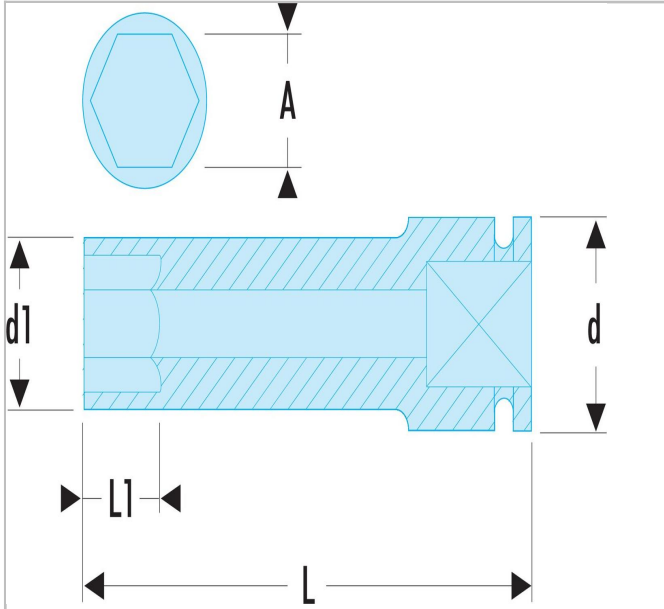

NM.46LA | NM.LA - 1" drive long-reach metric 6-point impact sockets

Standards:

NF ISO 2725-2, NF ISO 1711-2,
ISO 2725-2, ISO 1711-2, DIN
3129, ASME B107.33

Description:

- For your safety, use impact sockets and accessories with the appropriate rings and pins.