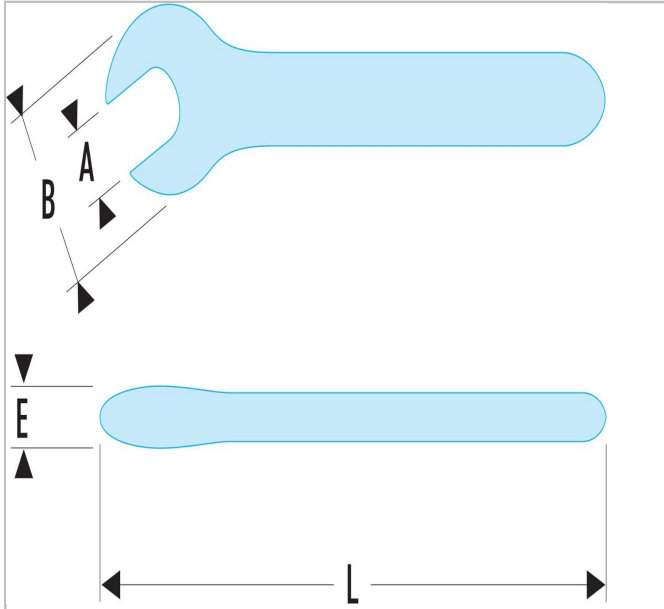

## 46.21AVSE | 46.AVSE - VSE series 1,000 Volt insulated open end wrenches

### Description:

- Insulation with "safety" colour coding.

	<b>46.21AVSE</b>
A [mm]	21.0
Length L [mm]	185.0
Thickness E [mm]	14.0
Head Width B [mm]	50.0
Weight [g]	180.0