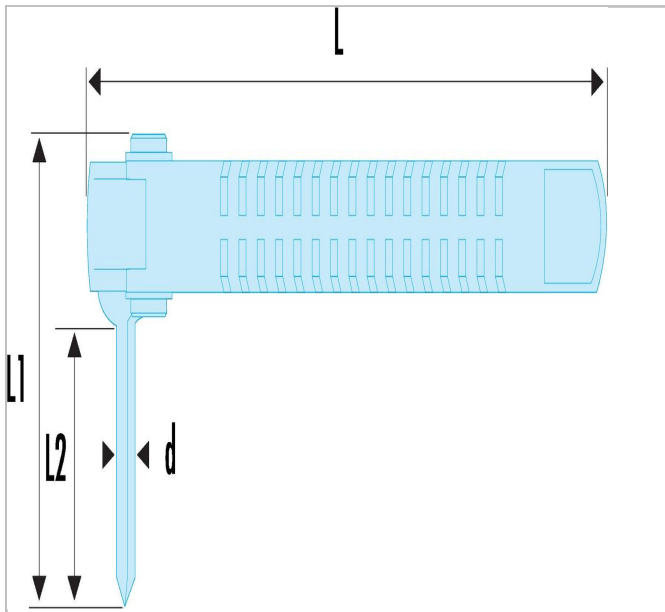

640171 | Sleeving pliers

Description:

- Sleeving pliers

|  | 640171 |
|--|------------------|
| Diameter [mm] | 10.0 |
| Diameter D1 [mm] | 19.5 - 22.5 - 30 |
| Length L [mm] | 150.0 |
| Length L1 [mm] | 82.0 |
| Length L2 [mm] | 56.0 |
| Height H [mm] | 82.0 |
| Weight [g] | 149.0 |