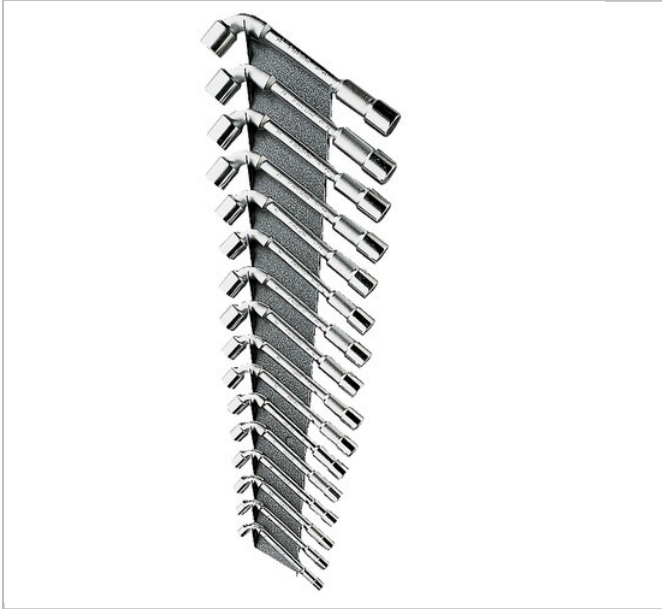

75.JE16 | 75 - Metric and inch angled socket wrench sets

Description:

- Presentation: supplied as box or panel sets.

	75.JE16
A [mm]	8 - 9 - 10 - 11 - 12 - 13 - 14 - 15 - 16 - 17 - 18 - 19 - 21 - 22 - 23 - 24
Contents []	Box