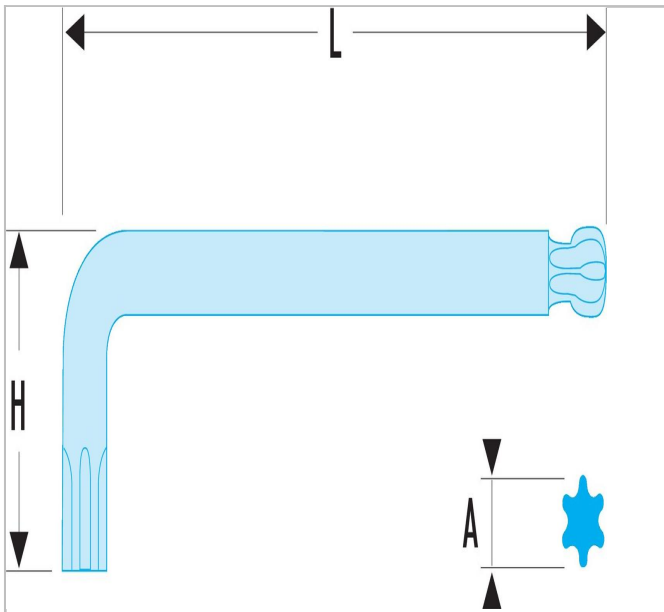

## 89S.27 | 89S - Long Torx® keys - spherical head

### Description:

- Compliant with Torx® specifications.
- The spherical head allows for a deflection up to 20° for use in confined spaces.
- Finish: burnt.

 89S.27	
A [mm]	4.96
Length L [mm]	110.5
Height H [mm]	27.0
Torx Tip Number ["]	T27
Weight [g]	23.0