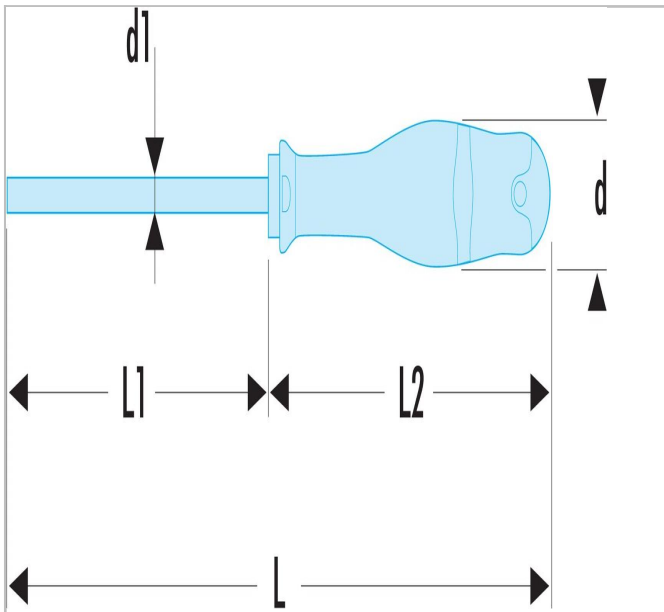

ATWHH6X100 | AWHH - Spinner hexagon keys

Description:

- Bi-material ergonomic PROTWIST® handle for comfortable and reliable screwing.

ATWHH6X100