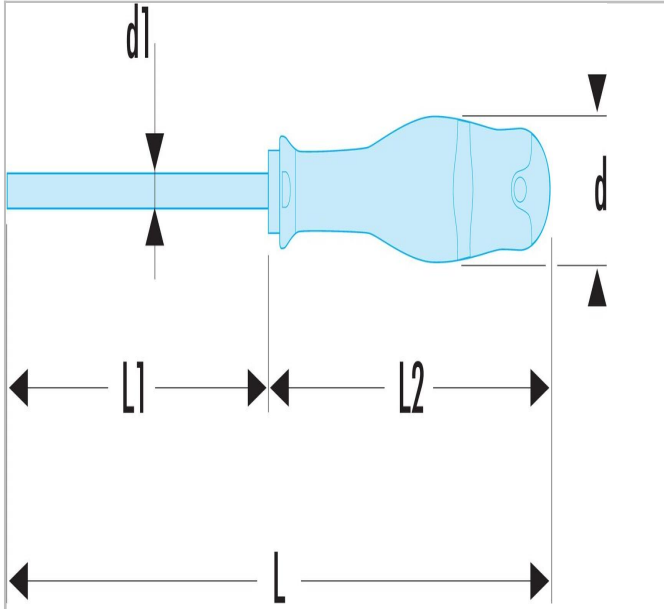

ATWSH4X75 | AWSH - Spherical head spinner hexagon keys

Description:

- The spherical head allows to handle screws with a tilt angle up to 30°.
- Bi-material ergonomic PROTWIST® handle for comfortable and reliable screwing.

	ATWSH4X75
Length L [mm]	178.0
Weight [g]	45.0
Hex Size [mm]	4.0
Length L1 [mm]	75.0
Length L2 [mm]	103.0
Diameter [mm]	25.0
Diameter D1 [mm]	4.0