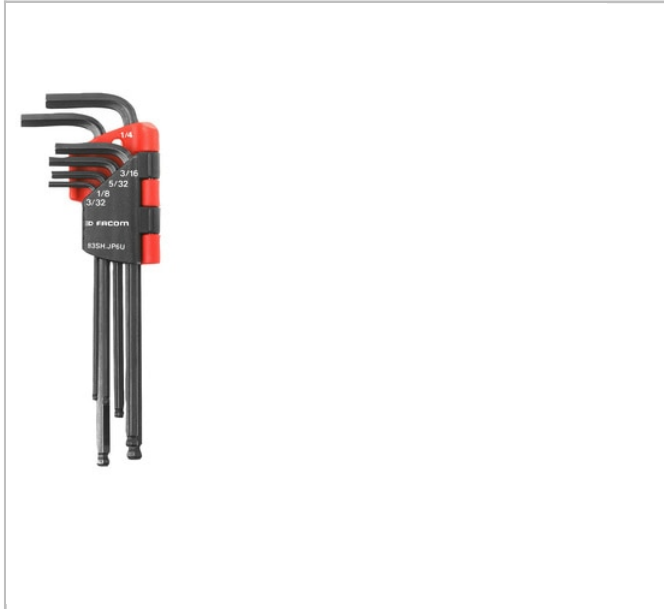

83SH.JP7 | JP - Set of hexagon keys in wallet

Description:

- Keys are packaged in a compact wallet for easy selection of the dimension required.
- Sets available in 4 types of keys: - 82H: Short keys. - 83H: Long keys. - 83SH: Spherical head long keys. - 83S.L: Spherical head extra-long keys. JP = metric key sets JPU = inch key sets.

	83SH.JP7
Hex Size [mm]	1,5 - 2 - 2,5 - 3 - 4 - 5 - 6
Weight [g]	290.0