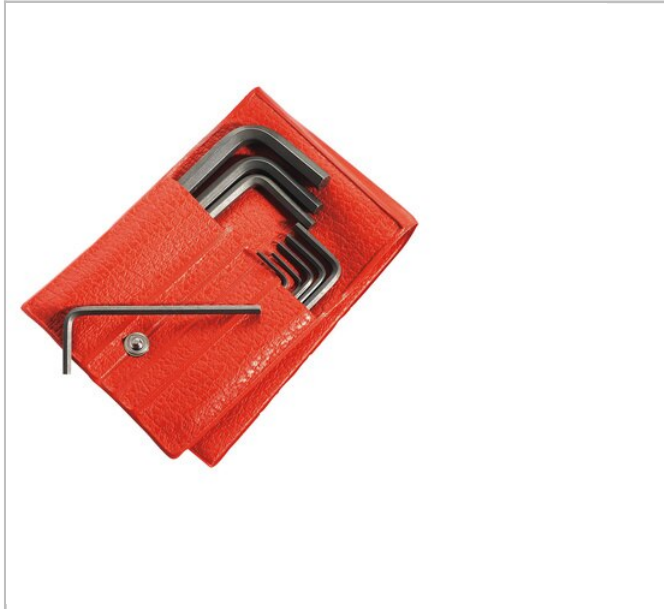

82H.JU7 | JL - JU - Set of hexagon keys in roll

Description:

- 82H: Short keys.
- 83H: Long keys.
- 83SH: Spherical head long keys. JL = metric key sets. JU = inch key sets.

	82H.JU7
Hex Size [in]	0,028 - 0,035 - 0,050 - 3/64 - 1/16 - 5/64 - 3/32
Weight [g]	151.0