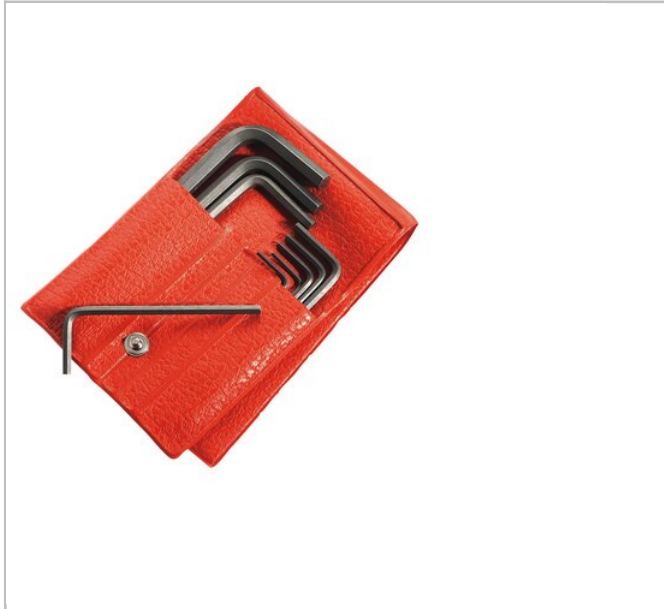

## 82H.JL13 | JL - JU - Set of hexagon keys in roll

### Description:

- 82H: Short keys.
- 83H: Long keys.
- 83SH: Spherical head long keys. JL = metric key sets. JU = inch key sets.

	<b>82H.JL13</b>
Hex Size [in]	1,5 - 2,0 - 2,5 - 3,0 - 4,0 - 5,0 - 6,0 - 7,0 - ,8,0 - 9,0 - 10,0 - 12,0
Weight [g]	2220.0