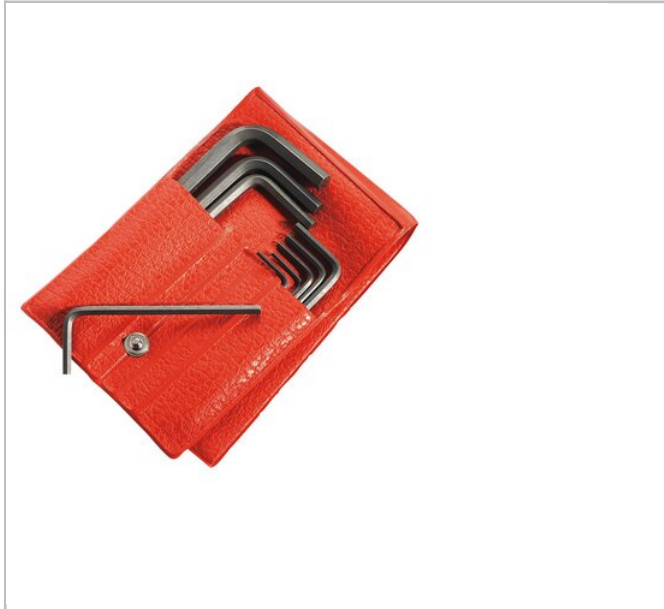

82H.JL10 | JL - JU - Set of hexagon keys in roll

Description:

- 82H: Short keys.
- 83H: Long keys.
- 83SH: Spherical head long keys. JL = metric key sets. JU = inch key sets.

	82H.JL10
Hex Size [in]	2,0 - 2,5 - 3,0 - 4,0 - 5,0 - 6,0 - 7,0 - 8,0 - 9,0 - 10,0
Weight [g]	433.0