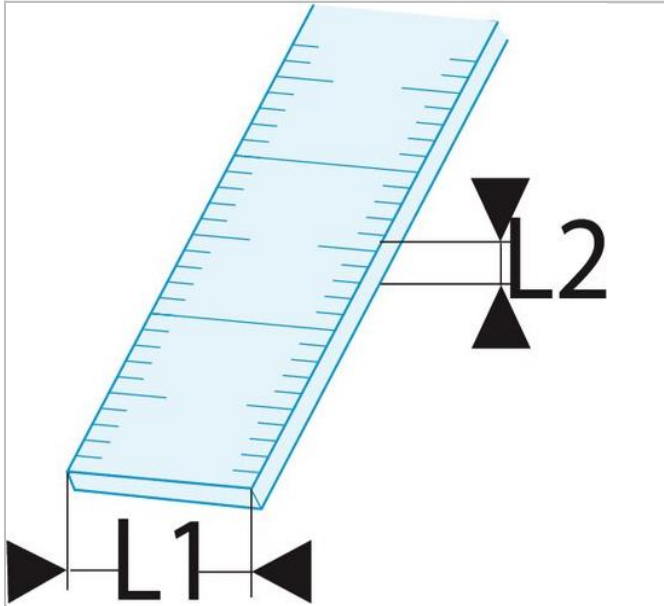

DELA.1056.1500 | DELA.1056 - Stainless steel semi-rigid long rulers - 1 side

Description:

- 6 drawers = 25 modules distributed in the 60 and 130 mm drawers: - 3 drawer 60 mm wall = 15 modules. - 2 drawer 130 mm wall = 10 modules. - 1 drawer 200 mm wall. The 200 and 270 mm drawers can also be fitted with modules.
- Supplied with 12 partitions for 60 mm drawers and 4 partitions for 130 mm drawers. Total load in the drawers: 235 kg.
- Wall storage capacity: 255 litres.
- Drawer useful size: L.948 x D.421 x H.60 / 130 / 200 mm.
- Furnished with 8 separators for drawers of 60 mm and 8 separators for drawer of 130 mm.

	DELA.1056.1500
Length L [mm]	1500.0
Length L1 [mm]	30.0
Length L2 [mm]	0.8
Weight [g]	8.5