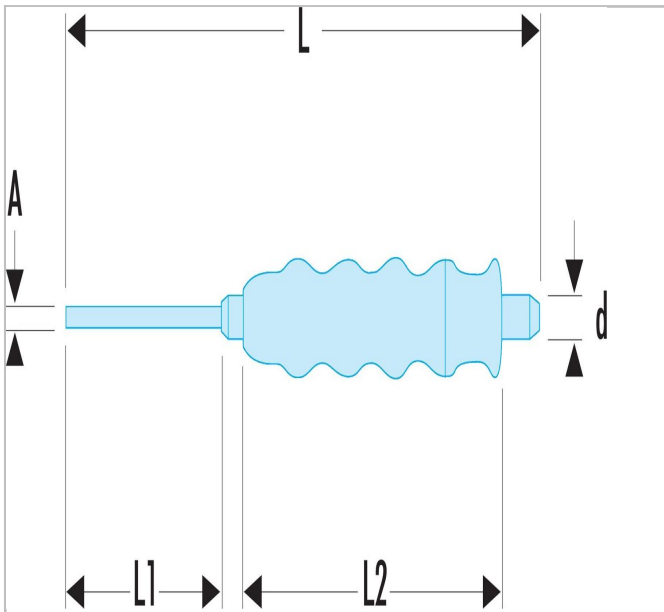

247.G3 | 247G - Sheathed nail sets

Description:

- Head hardened to 36 - 44 HRc.
- Tip hardened to 52 - 60 HRc.

	247.G3
A [mm]	2.9
Diameter [mm]	10.0
Length L [mm]	185.0
Length L1 [mm]	55.0
Length L2 [mm]	105.0
Weight [Kg]	0.106