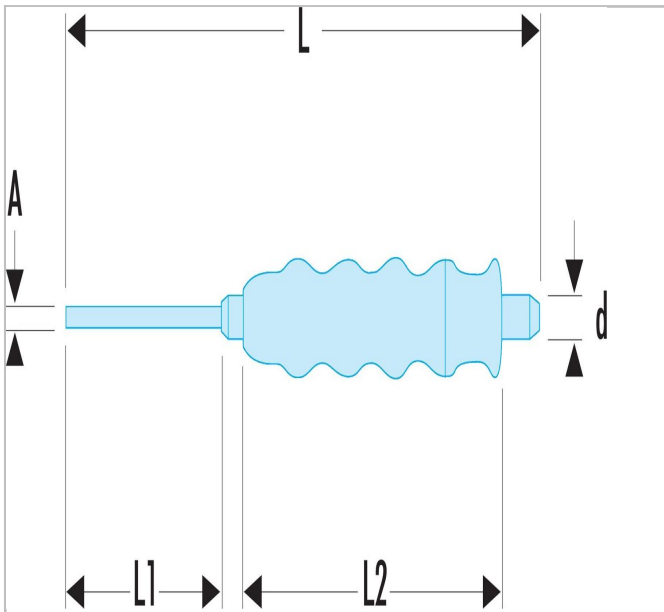

247.G2 | 247G - Sheathed nail sets

Description:

- Head hardened to 36 - 44 HRc.
- Tip hardened to 52 - 60 HRc.

	247.G2
A [mm]	1.9
Diameter [mm]	10.0
Length L [mm]	185.0
Length L1 [mm]	55.0
Length L2 [mm]	105.0
Weight [Kg]	0.102