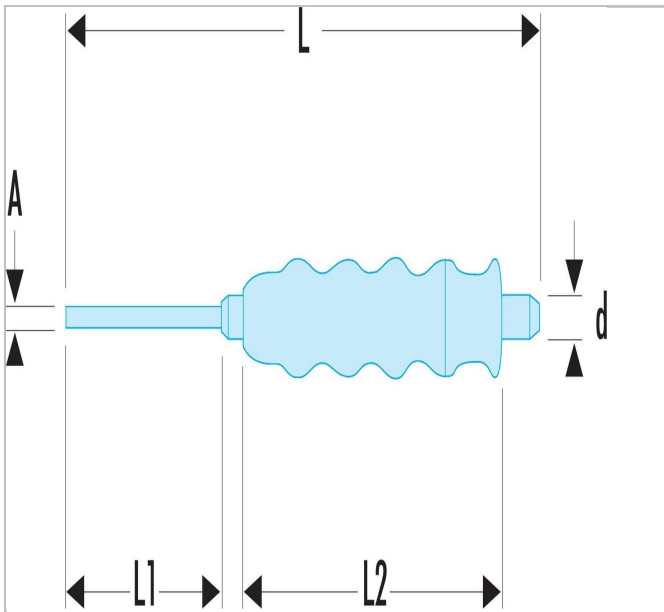

247.G8 | 247G - Sheathed nail sets

Description:

- Head hardened to 36 - 44 HRc.
- Tip hardened to 52 - 60 HRc.

	247.G8
A [mm]	7.8
Diameter [mm]	12.0
Length L [mm]	185.0
Length L1 [mm]	55.0
Length L2 [mm]	105.0
Weight [Kg]	0.173
Dimensions [mm]	575 x 73 x 115