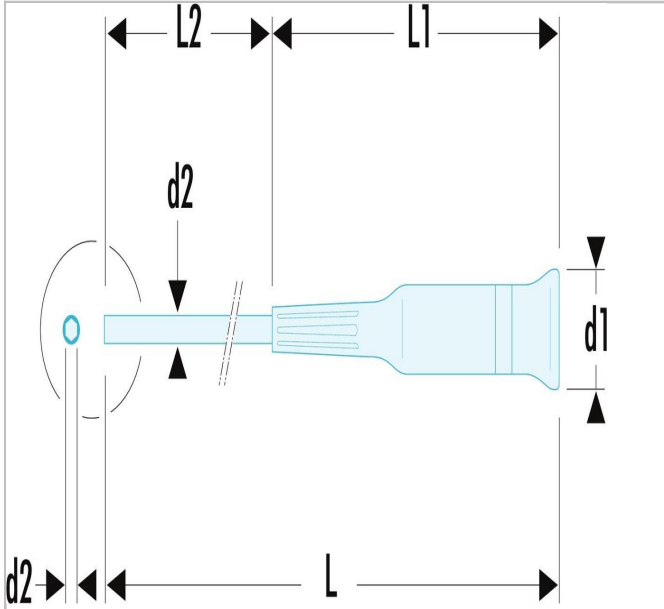

## AEF.4X75 | AEF - Micro-Tech® screwdriver for slotted head screws

### Description:

- Swivel head.
- Chromed blade, hardened tip.

	<b>AEF.4X75</b>
Length L [mm]	168.0
Weight [g]	26.0
Diameter D1 [mm]	21.0
Length L1 [mm]	93.0
Diameter D2 [mm]	4.0
Length L2 [mm]	75.0
Colour []	Plum