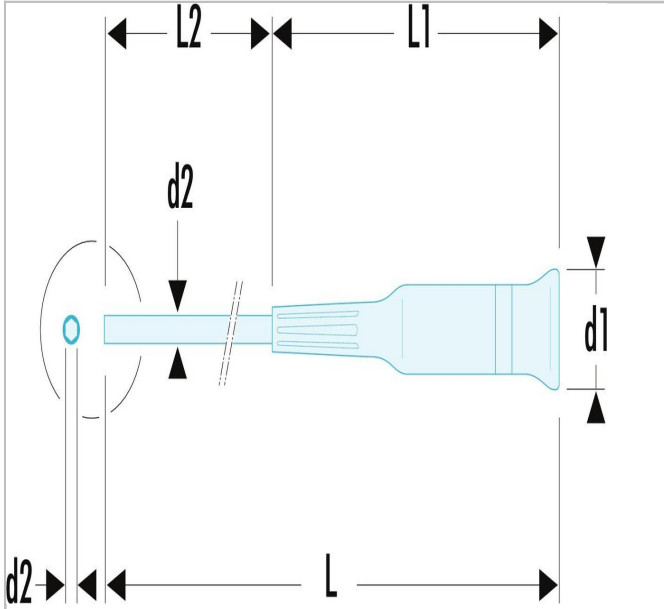

AEF.2X75 | AEF - Micro-Tech® screwdriver for slotted head screws

Description:

- Swivel head.
- Chromed blade, hardened tip.

	AEF.2X75
Length L [mm]	157.0
Weight [g]	14.0
Diameter D1 [mm]	17.0
Length L1 [mm]	82.0
Diameter D2 [mm]	2.0
Length L2 [mm]	75.0
Colour []	Indigo