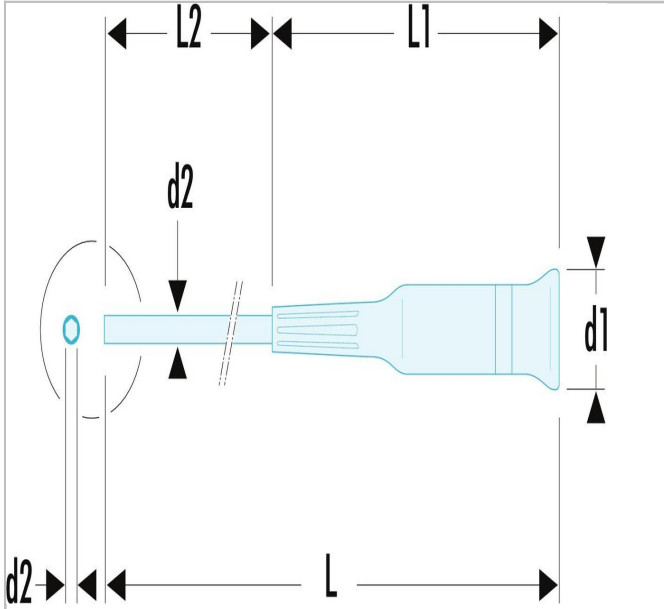

AEF.2X35 | AEF - Micro-Tech® screwdriver for slotted head screws

Description:

- Swivel head.
- Chromed blade, hardened tip.

|  | AEF.2X35 |
|--|-----------------|
| Length L [mm] | 117.0 |
| Weight [g] | 13.0 |
| Diameter D1 [mm] | 17.0 |
| Length L1 [mm] | 82.0 |
| Diameter D2 [mm] | 2.0 |
| Length L2 [mm] | 35.0 |
| Colour [] | Indigo |