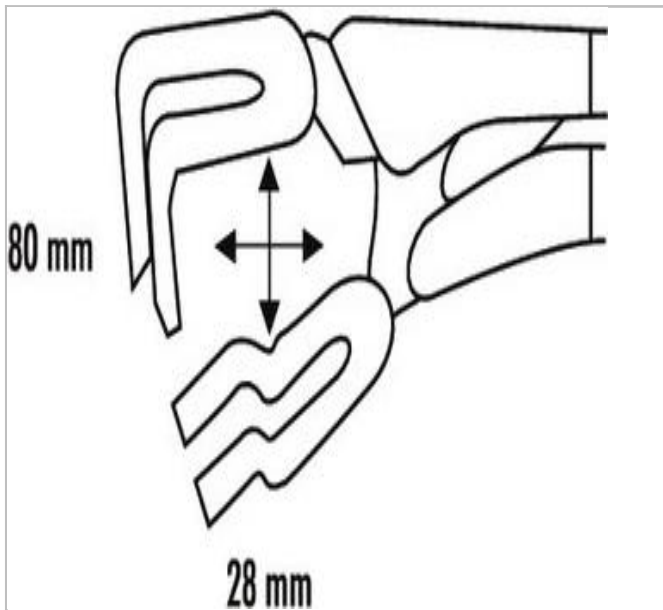

## 503 | Lock-grip pliers for round sections

### Description:

- Secure clamping of round sections.
- Pressed-steel jaws and body.
- Hand-screw adjustment.
- Dimensions: 280 x 85 x 68 mm.
- Finish: chrome.

 503	
Length L [mm]	280.0
Head Height C [mm]	28.0
Head Width B [mm]	80.0
Height H [mm]	85.0
A Maxi [mm]	90.0
Weight [g]	945.0