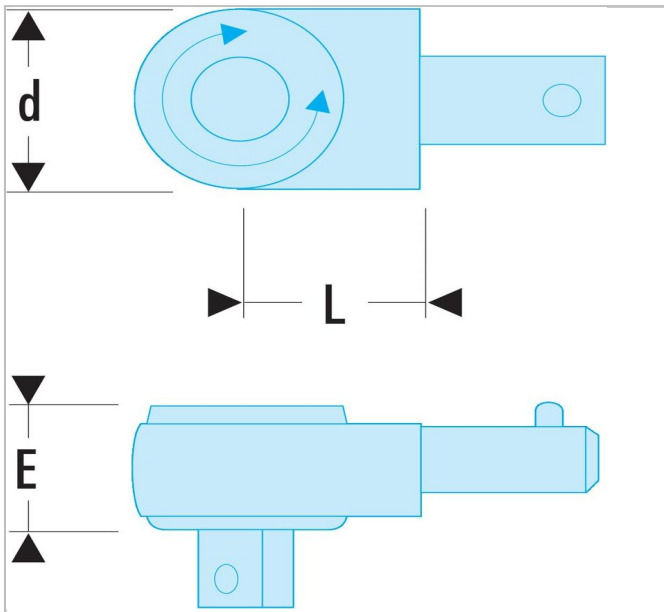

R.372 | Compact ratchets - drive 9 x 12 mm

Description:

- Compact ratchets - drive 9 x 12 mm

R.372