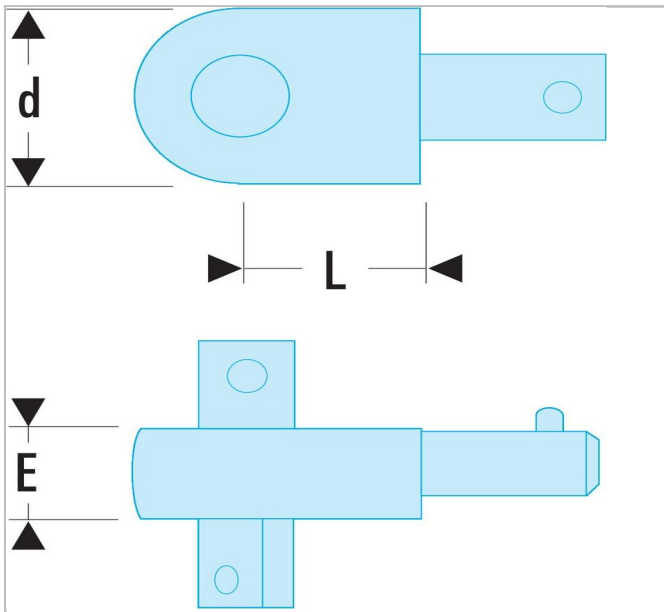

## R.373 | Square drive - drive 9 x 12 mm

### Description:

- For use with pivot handle S.305P, except the R.373 model.

R.373