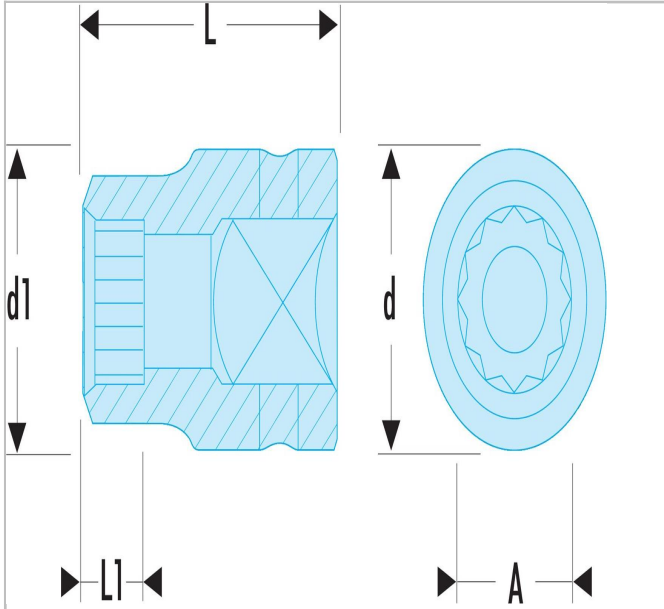

NKD.17A | NKD.A - 3/4" drive metric 12-point impact sockets

Description:

- For your safety, use impact sockets and accessories with the appropriate rings and pins.

	NKD.17A
A [mm]	17.0