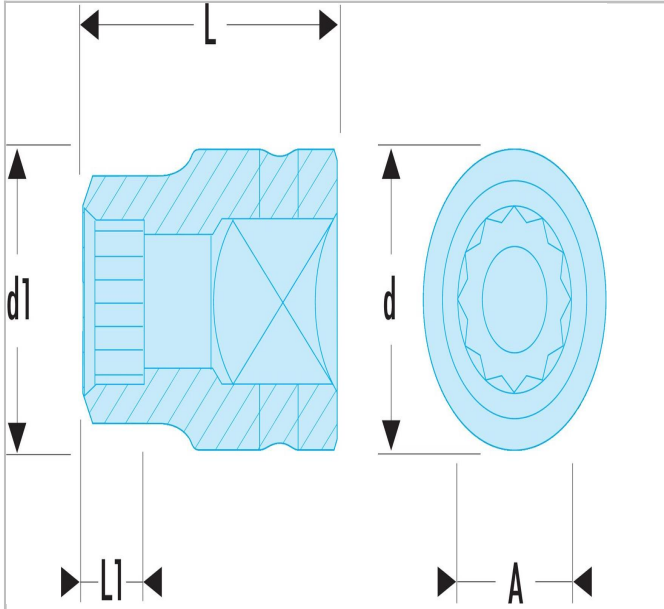

NKD.19A | NKD.A - 3/4" drive metric 12-point impact sockets

Description:

- For your safety, use impact sockets and accessories with the appropriate rings and pins.

	NKD.19A
A [mm]	19.0