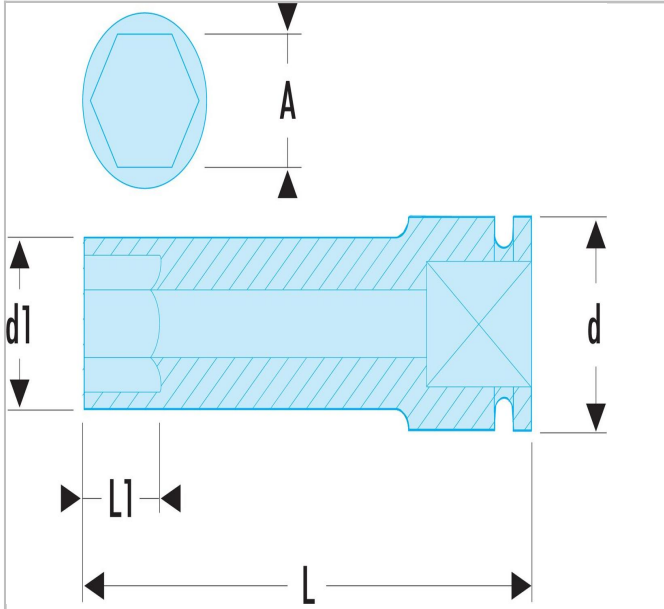

NS.29LA | NS.LA - 1/2" drive long-reach metric 6-point impact sockets

Description:

- For your safety, use impact sockets and accessories with the appropriate rings and pins.

	NS.29LA
A [mm]	29.0