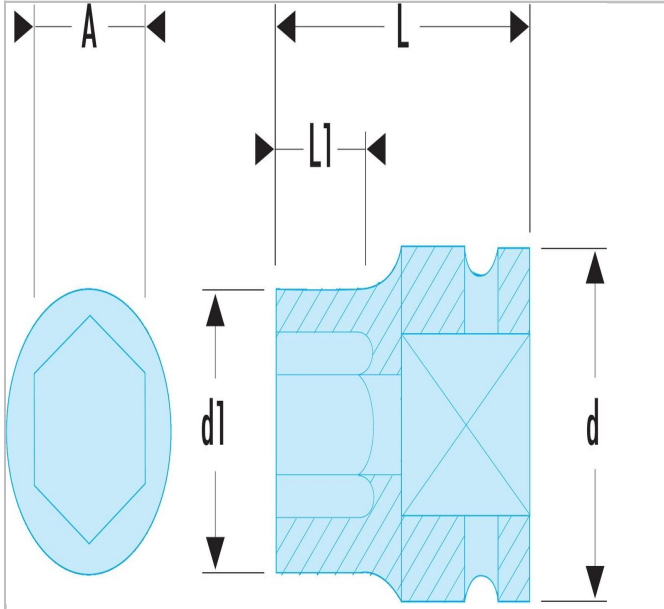

NS.32A | NS.A - 1/2" drive metric 6-point impact sockets

Description:

- For your safety, use impact sockets and accessories with the appropriate rings and pins.

	NS.32A
A [mm]	32.0