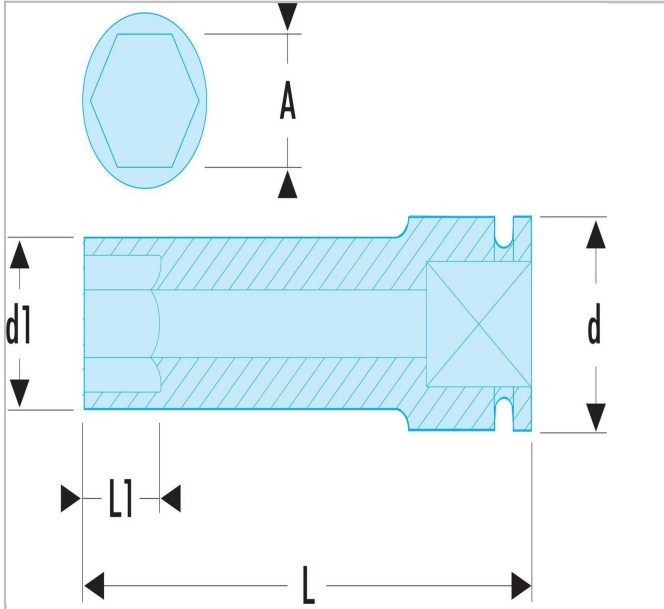

NS.16LA | NS.LA - 1/2" drive long-reach metric 6-point impact sockets

Description:

- For your safety, use impact sockets and accessories with the appropriate rings and pins.

	NS.16LA
A [mm]	16.0