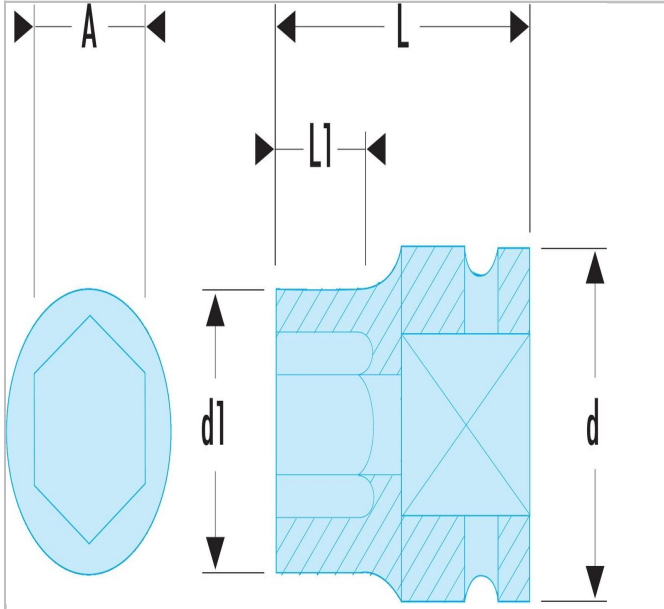

NS.13A | NS.A - 1/2" drive metric 6-point impact sockets

Description:

- For your safety, use impact sockets and accessories with the appropriate rings and pins.

	NS.13A
A [mm]	13.0
Contents []	Tray: PL.318