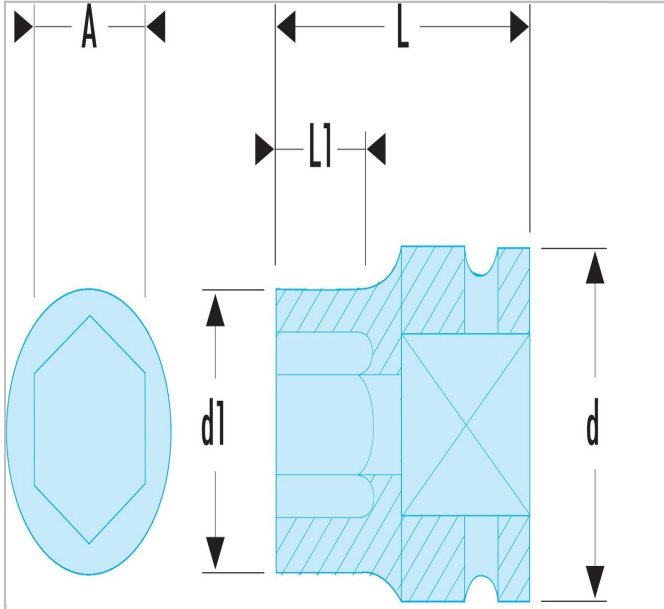

## NS.17A | NS.A - 1/2" drive metric 6-point impact sockets

### Description:

- For your safety, use impact sockets and accessories with the appropriate rings and pins.

	<b>NS.17A</b>
A [mm]	17.0
Contents []	Tray: PL.304