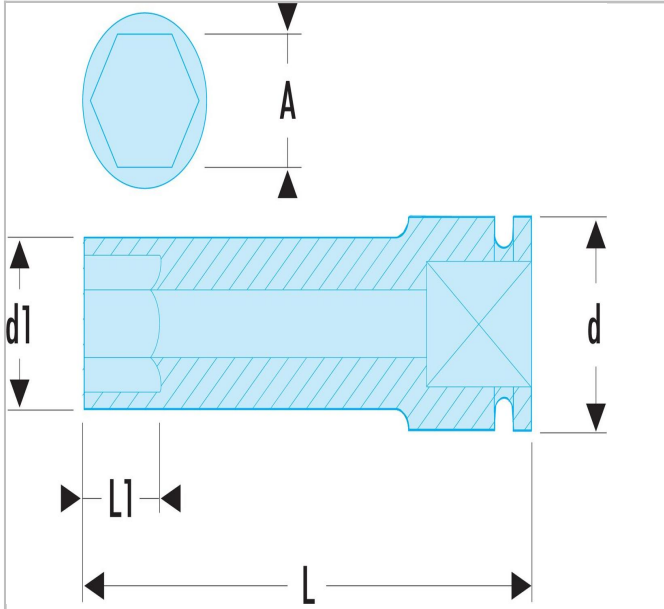

NS.13LA | NS.LA - 1/2" drive long-reach metric 6-point impact sockets

Description:

- For your safety, use impact sockets and accessories with the appropriate rings and pins.

	NS.13LA
A [mm]	13.0