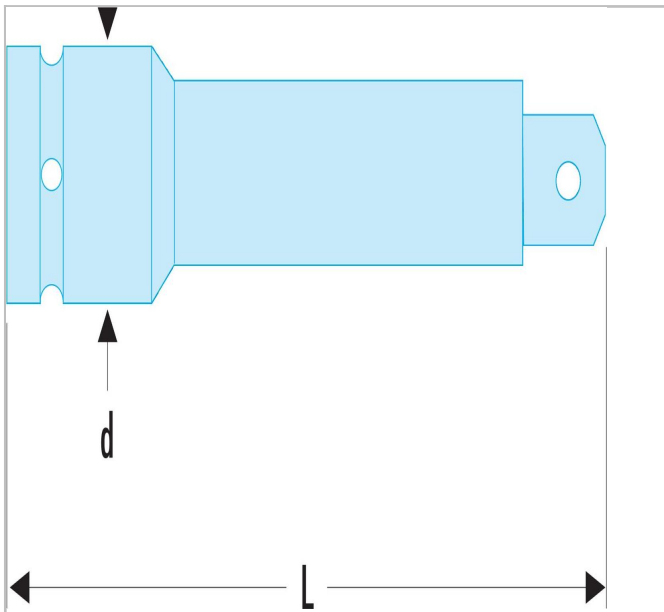

NS.219A | NS.A - 1/2" drive impact extensions

Description:

- For your safety, use impact extensions and accessories with the appropriate rings and pins.

NS.219A