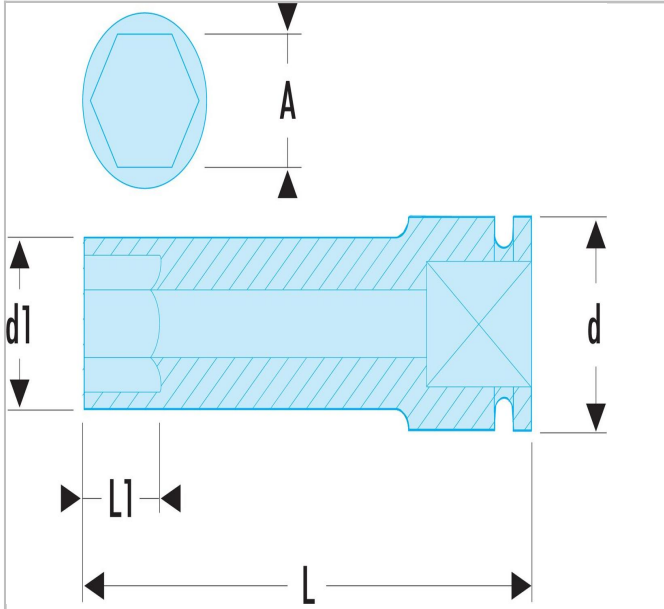

NS.12LA | NS.LA - 1/2" drive long-reach metric 6-point impact sockets

Description:

- For your safety, use impact sockets and accessories with the appropriate rings and pins.

	NS.12LA
A [mm]	12.0