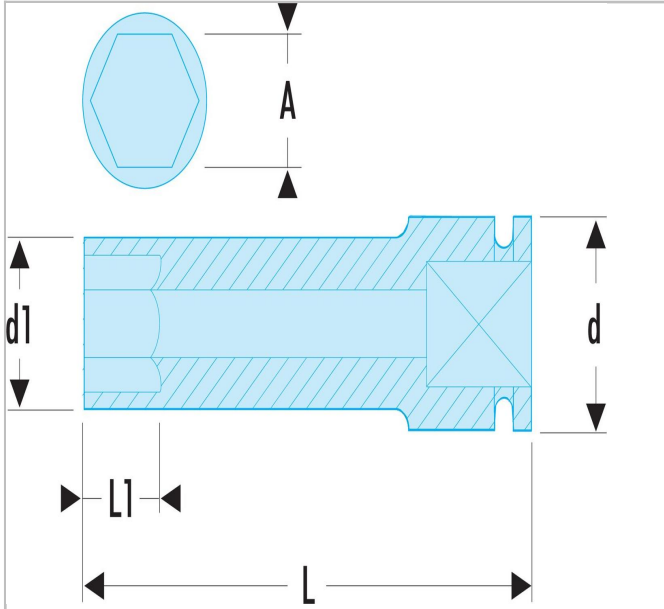

## NS.28LA | NS.LA - 1/2" drive long-reach metric 6-point impact sockets

### Description:

- For your safety, use impact sockets and accessories with the appropriate rings and pins.

	<b>NS.28LA</b>
A [mm]	28.0