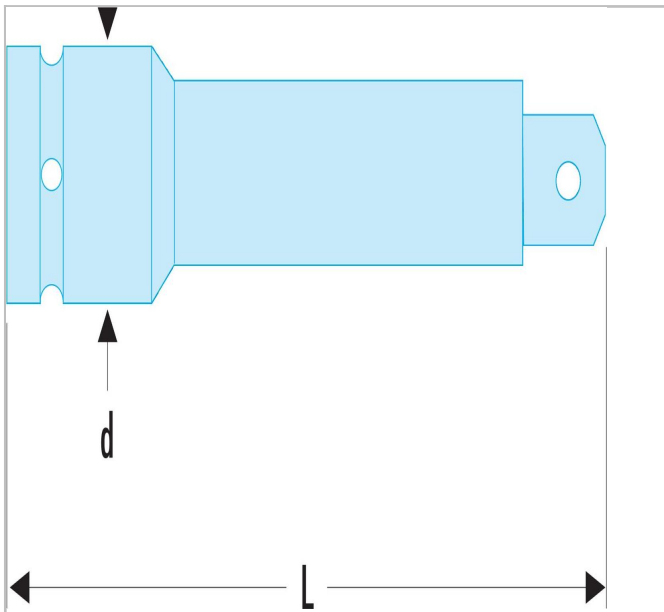

NS.210A | NS.A - 1/2" drive impact extensions

Description:

- For your safety, use impact extensions and accessories with the appropriate rings and pins.

NS.210A