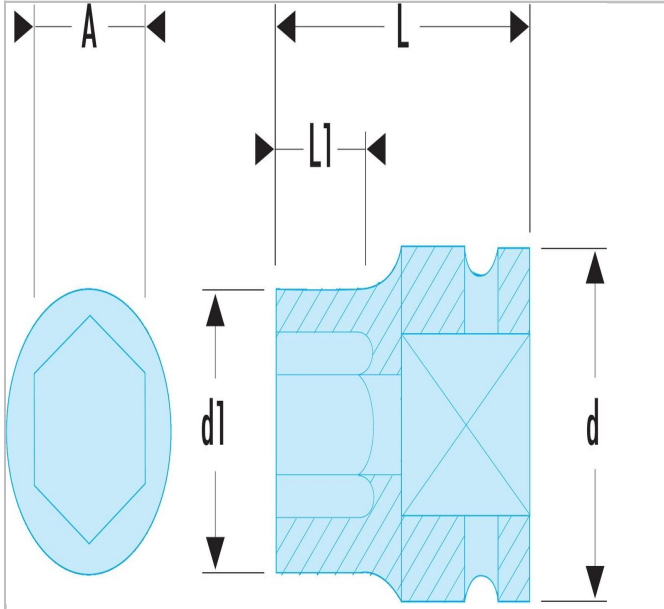

## NS.19A | NS.A - 1/2" drive metric 6-point impact sockets

### Description:

- For your safety, use impact sockets and accessories with the appropriate rings and pins.

	<b>NS.19A</b>
A [mm]	19.0
Contents []	Tray: PL.320