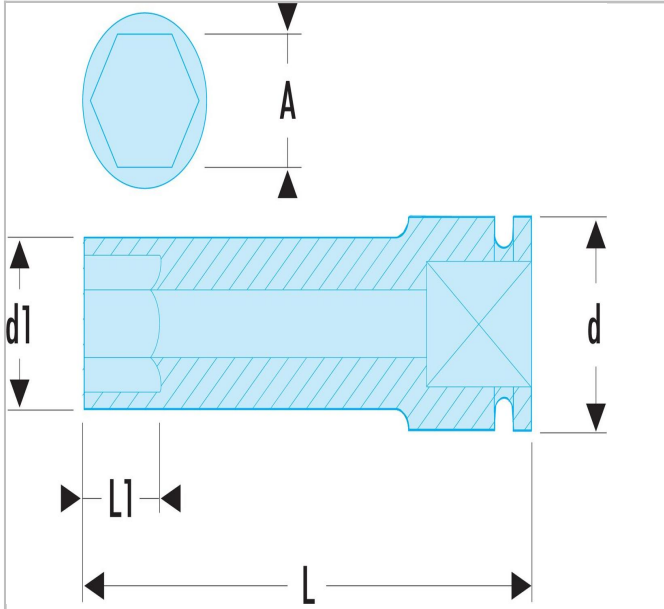

## NS.14LA | NS.LA - 1/2" drive long-reach metric 6-point impact sockets

### Description:

- For your safety, use impact sockets and accessories with the appropriate rings and pins.

	<b>NS.14LA</b>
A [mm]	14.0